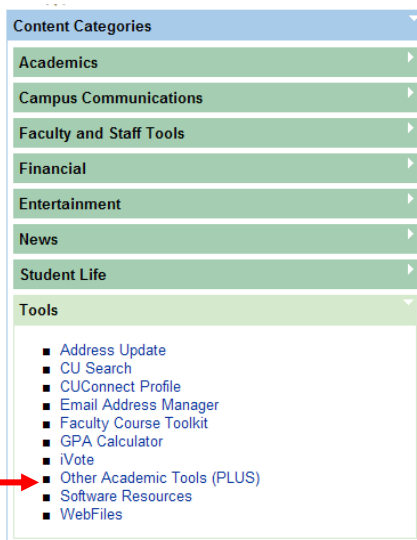

# Using CUConnect/PLUS to Run a Degree Audit

[cuconnect.colorado.edu](http://cuconnect.colorado.edu)

◇ Select COURSES TAB

◇ CLICK

OR

◇ Select WELCOME TAB and SCROLL to lower part of page

◇ CLICK

◇ CLICK