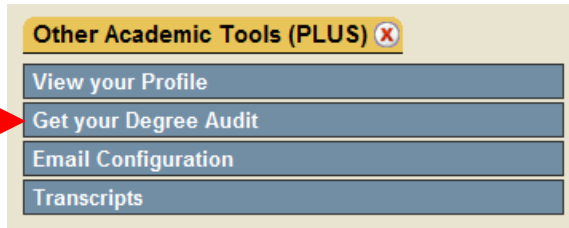

# Using CUConnect/PLUS to Run a Degree Audit

[cuconnect.colorado.edu](http://cuconnect.colorado.edu)

◇ Select COURSES TAB

◇ CLICK

OR

◇ Select WELCOME TAB and SCROLL to lower part of page

◇ CLICK

◇ CLICK